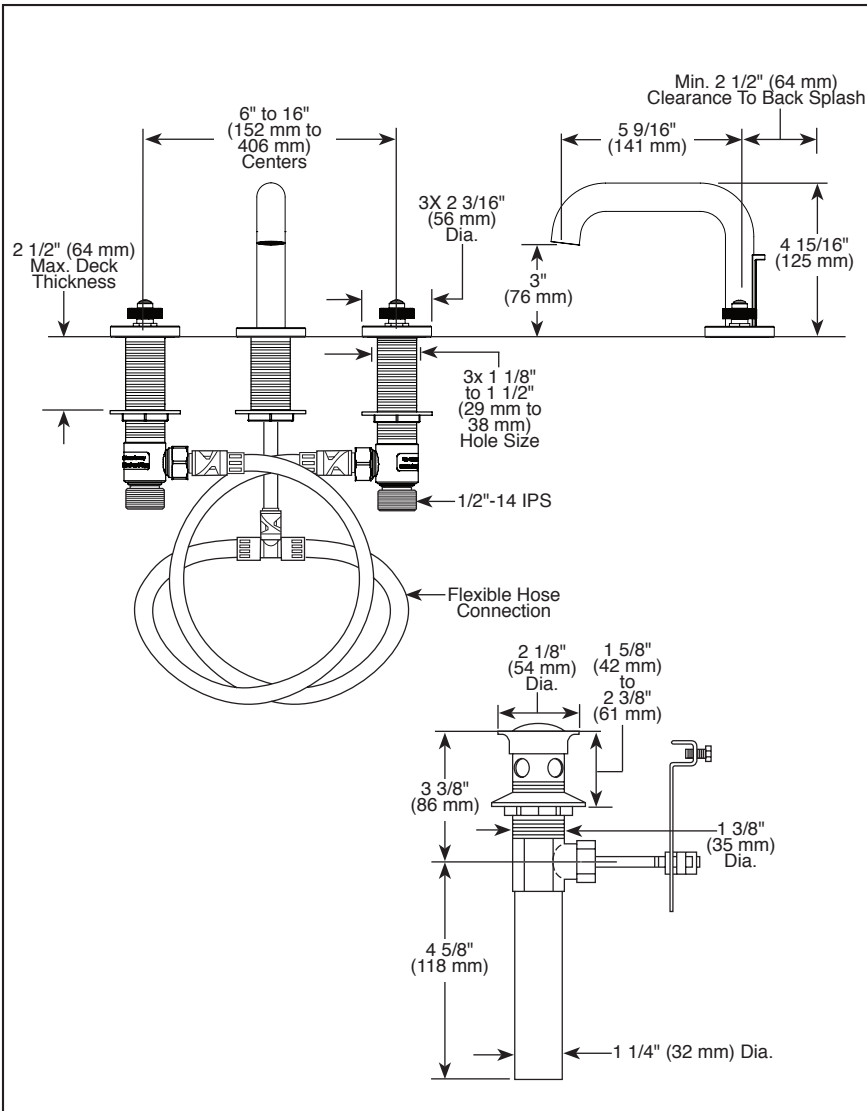

Submitted Model No.: _____

Specific Features: _____

BRIZO®

BATHROOM FAUCETS

- Litze® Collection
- Two Handle Widespread Deck Mount

FEATURES:

- Handles attach to end valves by use of magnets inside handle. No set screw required

STANDARD SPECIFICATIONS:

- Max flow rate 1.5 gpm @ 60 psi, 5.7 L/min @ 414 kPa
- Max flow rate (ECO models only) 1.2 gpm @ 60 psi, 4.5 L/min @ 414 kPa
- Three hole mount
- Control mechanism is a rotating cylinder ceramic cartridge with 90° rotation
- 1/4 turn handle stops
- 1/2-14 NPSM threaded inlets
- Metal pop-up drain included
- Flexible hose connections
- Solid brass fabricated end valve and spout bodies
- Spout features water efficient laminar flow
- Handles sold separately

| | | | |
|---|--|---|---|
| <p>HL5332-▲ Lever Handle </p> <p>2 7/16" (62 mm)</p> <p>1 7/8" (48 mm)</p> | <p>HL5335-▲ Extended Lever Handle </p> <p>2 7/16" (62 mm)</p> <p>2 7/8" (73 mm)</p> | <p>HL5333-▲ T-Lever Handle </p> <p>2 9/16" (65 mm)</p> <p>2 1/2" (64 mm)</p> | <p>HL5334-▲ Industrial Lever Handle </p> <p>2 1/2" (64 mm)</p> <p>2 7/8" (73 mm)</p> |
|---|--|---|---|